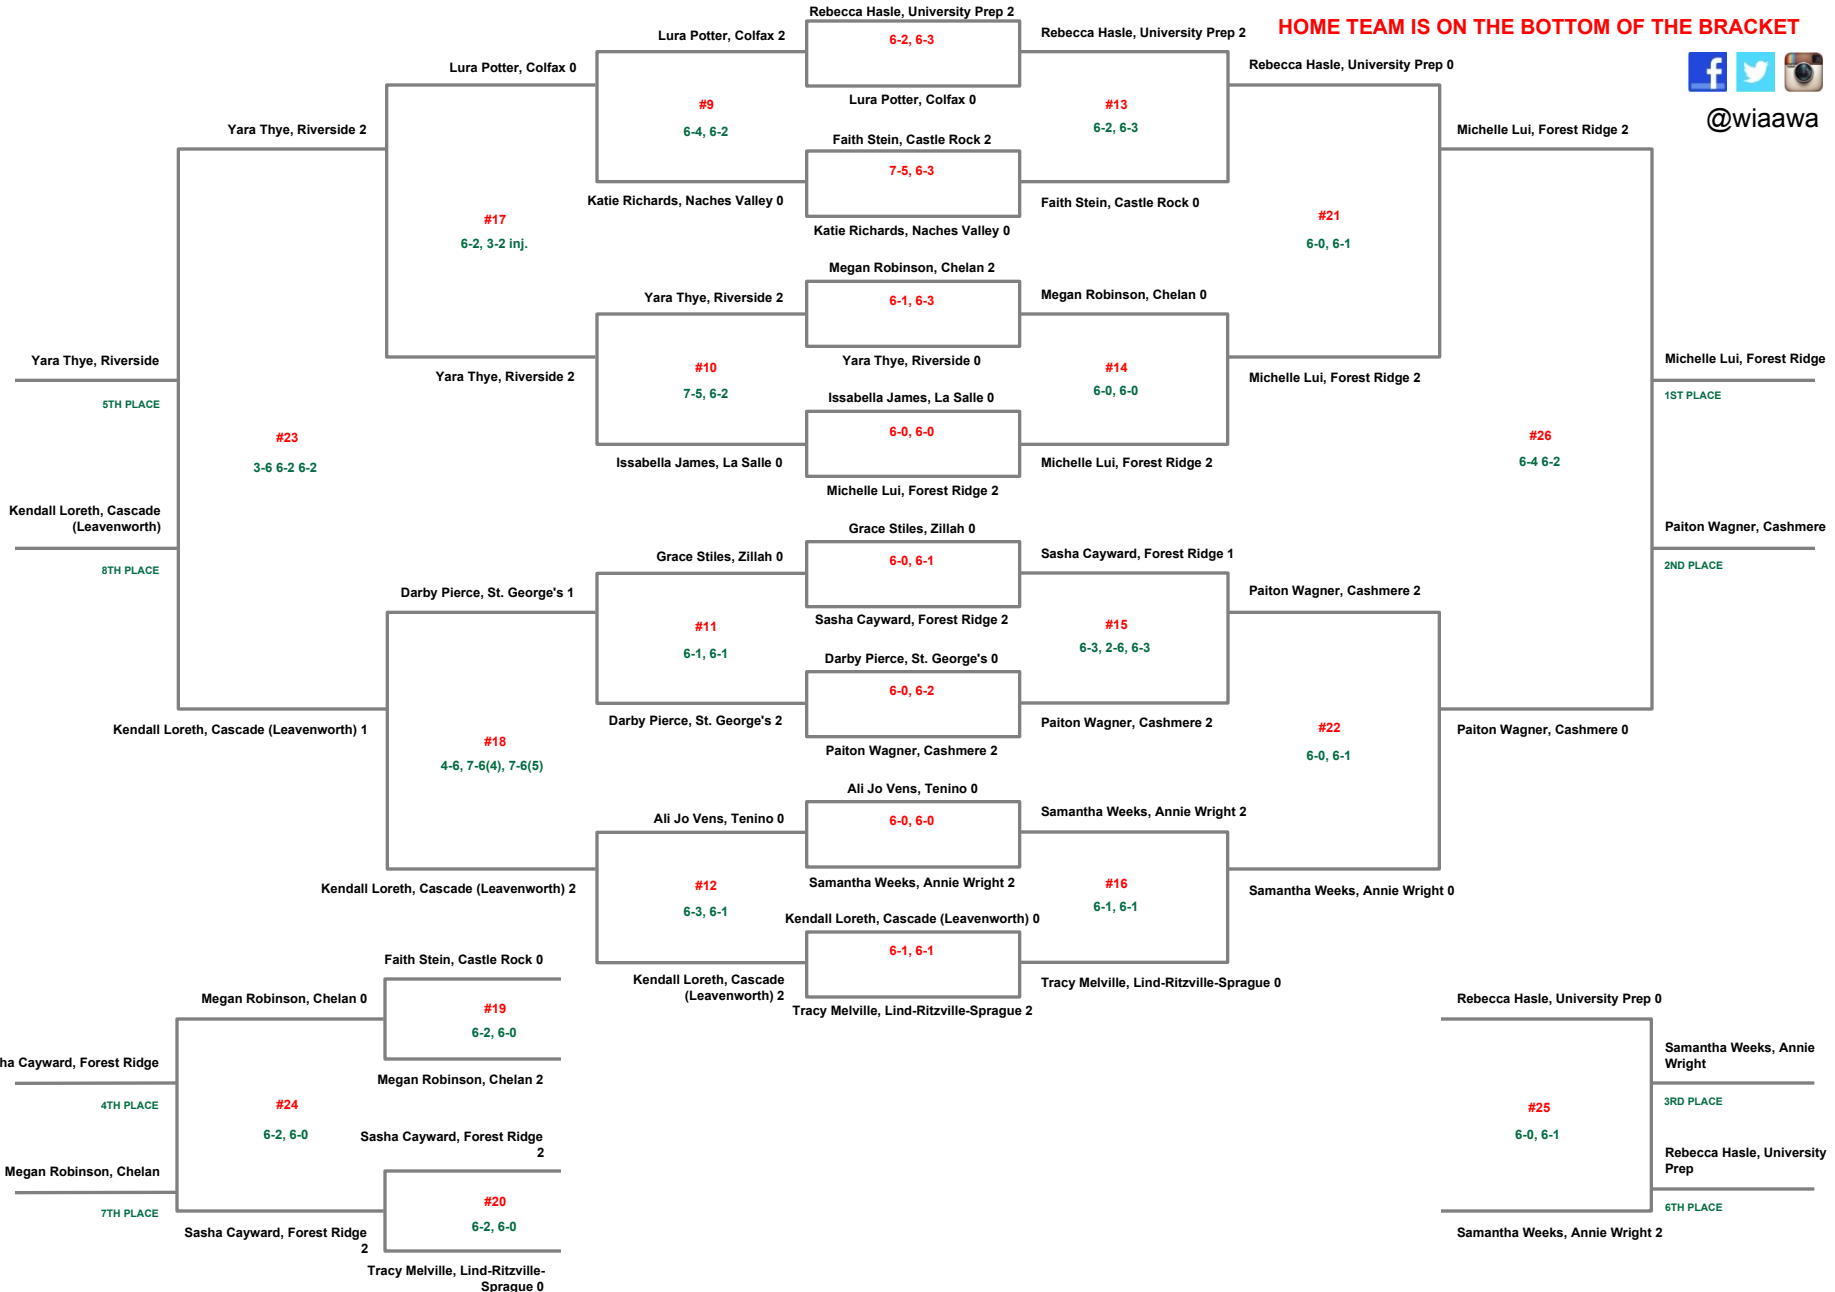

May 31

May 30

May 30

May 30

May 30

May 31

May 31

HOME TEAM IS ON THE BOTTOM OF THE BRACKET

@wiaawa

Yara Thye, Riverside 2

#17
6-2, 3-2 inj.

#23
3-6 6-2 6-2

5TH PLACE

Yara Thye, Riverside

8TH PLACE

Kendall Loreth, Cascade (Leavenworth)

Kendall Loreth, Cascade (Leavenworth) 1

#18
4-6, 7-6(4), 7-6(5)

Sasha Cayward, Forest Ridge

4TH PLACE

Megan Robinson, Chelan

7TH PLACE

Megan Robinson, Chelan 0

#19
6-2, 6-0

Megan Robinson, Chelan 2

Sasha Cayward, Forest Ridge 2

#20
6-2, 6-0

Sasha Cayward, Forest Ridge 2

Tracy Melville, Lind-Ritzville-Sprague 0

Lura Potter, Colfax 2

#9
6-4, 6-2

Katie Richards, Naches Valley 0

Yara Thye, Riverside 2

#10
7-5, 6-2

Issabella James, La Salle 0

Darby Pierce, St. George's 1

#11
6-1, 6-1

Darby Pierce, St. George's 2

Ali Jo Vens, Tenino 0

#12
6-3, 6-1

Kendall Loreth, Cascade (Leavenworth) 2

Rebecca Hasle, University Prep 2

6-2, 6-3

Lura Potter, Colfax 0

Faith Stein, Castle Rock 2

7-5, 6-3

Katie Richards, Naches Valley 0

Megan Robinson, Chelan 2

6-1, 6-3

Yara Thye, Riverside 0

Issabella James, La Salle 0

6-0, 6-0

Michelle Lui, Forest Ridge 2

Grace Stiles, Zillah 0

6-0, 6-1

Sasha Cayward, Forest Ridge 2

Darby Pierce, St. George's 0

6-0, 6-2

Paiton Wagner, Cashmere 2

Ali Jo Vens, Tenino 0

6-0, 6-0

Samantha Weeks, Annie Wright 2

Kendall Loreth, Cascade (Leavenworth) 0

6-1, 6-1

Tracy Melville, Lind-Ritzville-Sprague 2

Rebecca Hasle, University Prep 2

#13
6-2, 6-3

Faith Stein, Castle Rock 0

Megan Robinson, Chelan 0

#14
6-0, 6-0

Michelle Lui, Forest Ridge 2

Sasha Cayward, Forest Ridge 1

#15
6-3, 2-6, 6-3

Paiton Wagner, Cashmere 2

Samantha Weeks, Annie Wright 2

#16
6-1, 6-1

Tracy Melville, Lind-Ritzville-Sprague 0

Rebecca Hasle, University Prep 0

#21
6-0, 6-1

Michelle Lui, Forest Ridge 2

Paiton Wagner, Cashmere 2

#22
6-0, 6-1

Michelle Lui, Forest Ridge 2

#26
6-4 6-2

Rebecca Hasle, University Prep 0

#25
6-0, 6-1

Samantha Weeks, Annie Wright 2

Michelle Lui, Forest Ridge

1ST PLACE

Paiton Wagner, Cashmere

2ND PLACE

Samantha Weeks, Annie Wright

3RD PLACE

Rebecca Hasle, University Prep

6TH PLACE