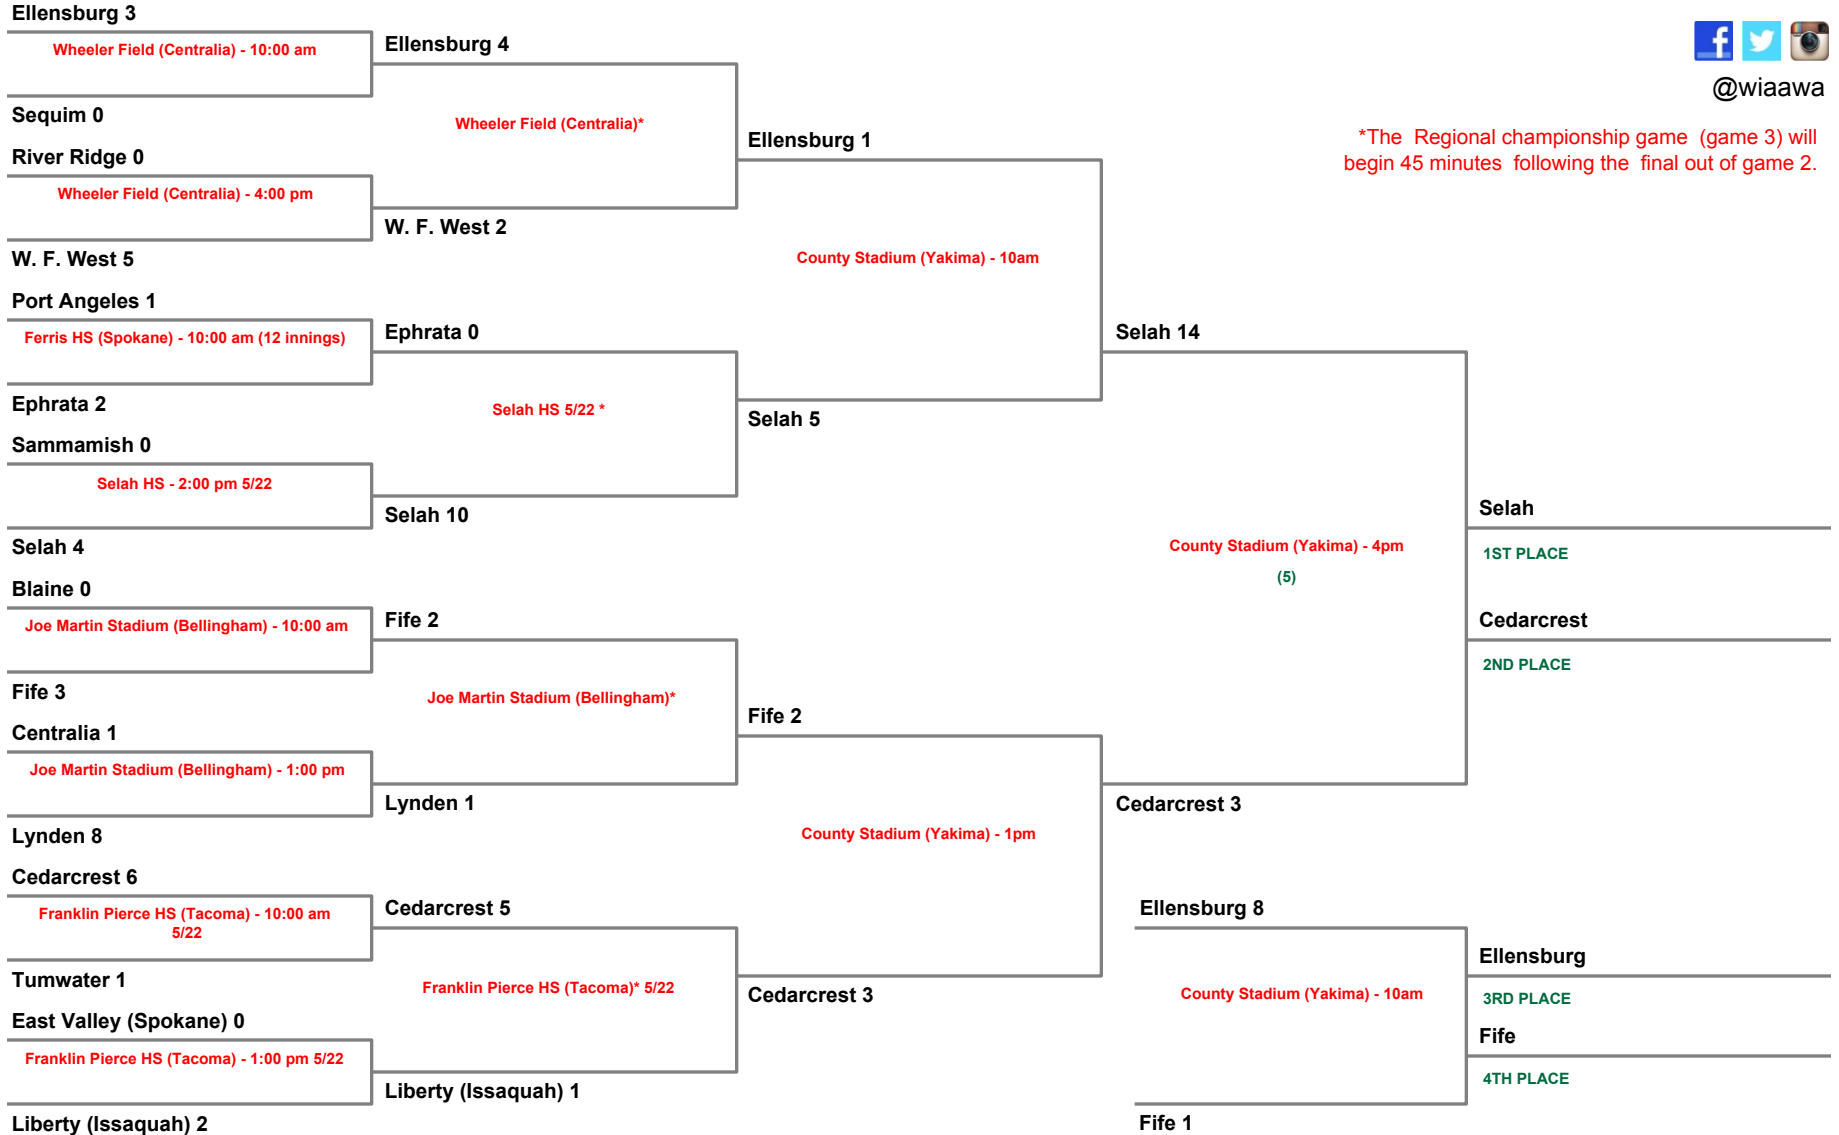

May 21 May 21 May 27 May 28

@wiaawa

*The Regional championship game (game 3) will begin 45 minutes following the final out of game 2.

- Selah
- 1ST PLACE
- Cedarcrest
- 2ND PLACE
- Ellensburg
- 3RD PLACE
- Fife
- 4TH PLACE