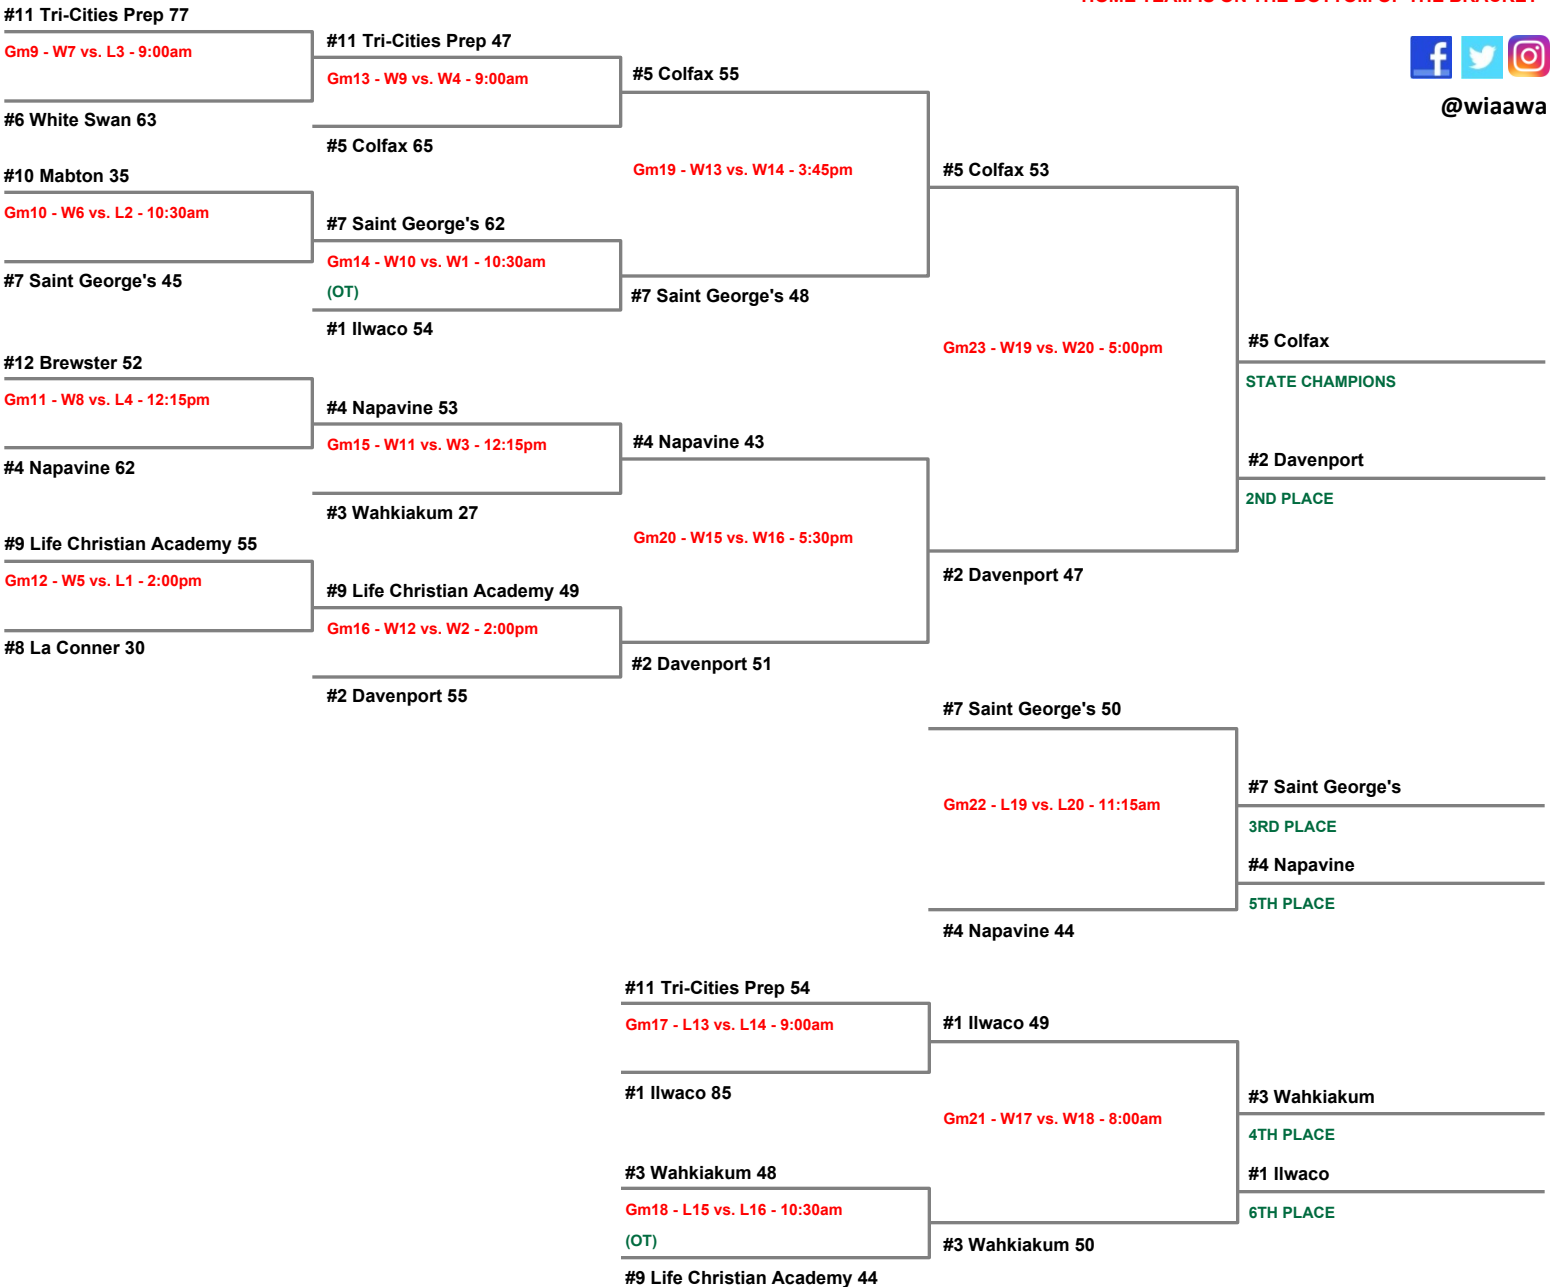

Gm6 - 2/23 - Davis HS - 6 p.m.

#14 Friday Harbor 24  
#11 Tri-Cities Prep 55

Gm7 - 2/24 - Chiawana HS - 2 p.m.

#13 Mossyrock 50  
#12 Brewster 66

Gm8 - 2/24 - Wenatchee HS - 2 p.m.

## HARDWOOD CLASSIC: February 28 - March 3, 2018

February 28                      March 1                      March 2                      March 3

HOME TEAM IS ON THE BOTTOM OF THE BRACKET

@wiaawa