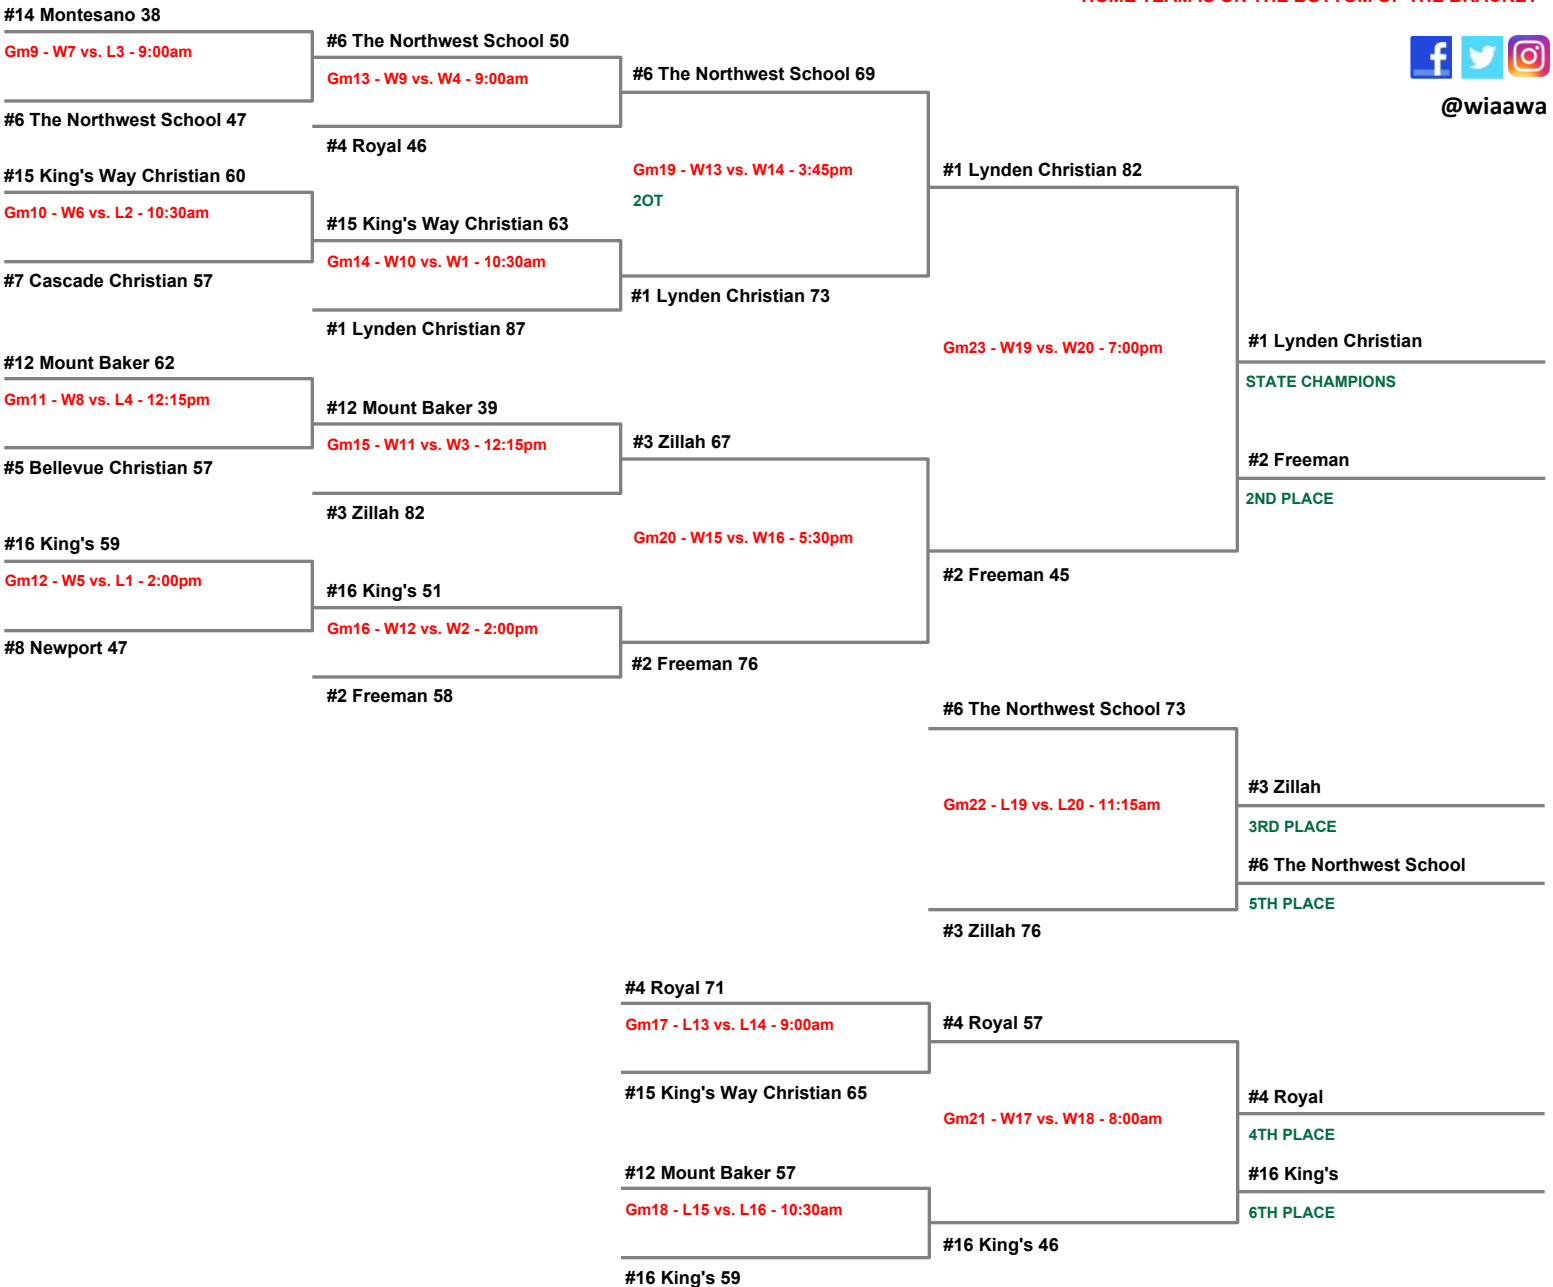

Gm6 - 2/24 - Eisenhower HS - 2 p.m.

OT

#14 Montesano 61  
#11 La Center 48

Gm7 - 2/23 - Mark Morris HS - 8 p.m.

#13 Naches Valley 59  
#12 Mount Baker 70

Gm8 - 2/23 - Mount Vernon HS - 6 p.m.

## HARDWOOD CLASSIC: February 28 - March 3, 2018

February 28                      March 1                      March 2                      March 3

HOME TEAM IS ON THE BOTTOM OF THE BRACKET

@wiaawa