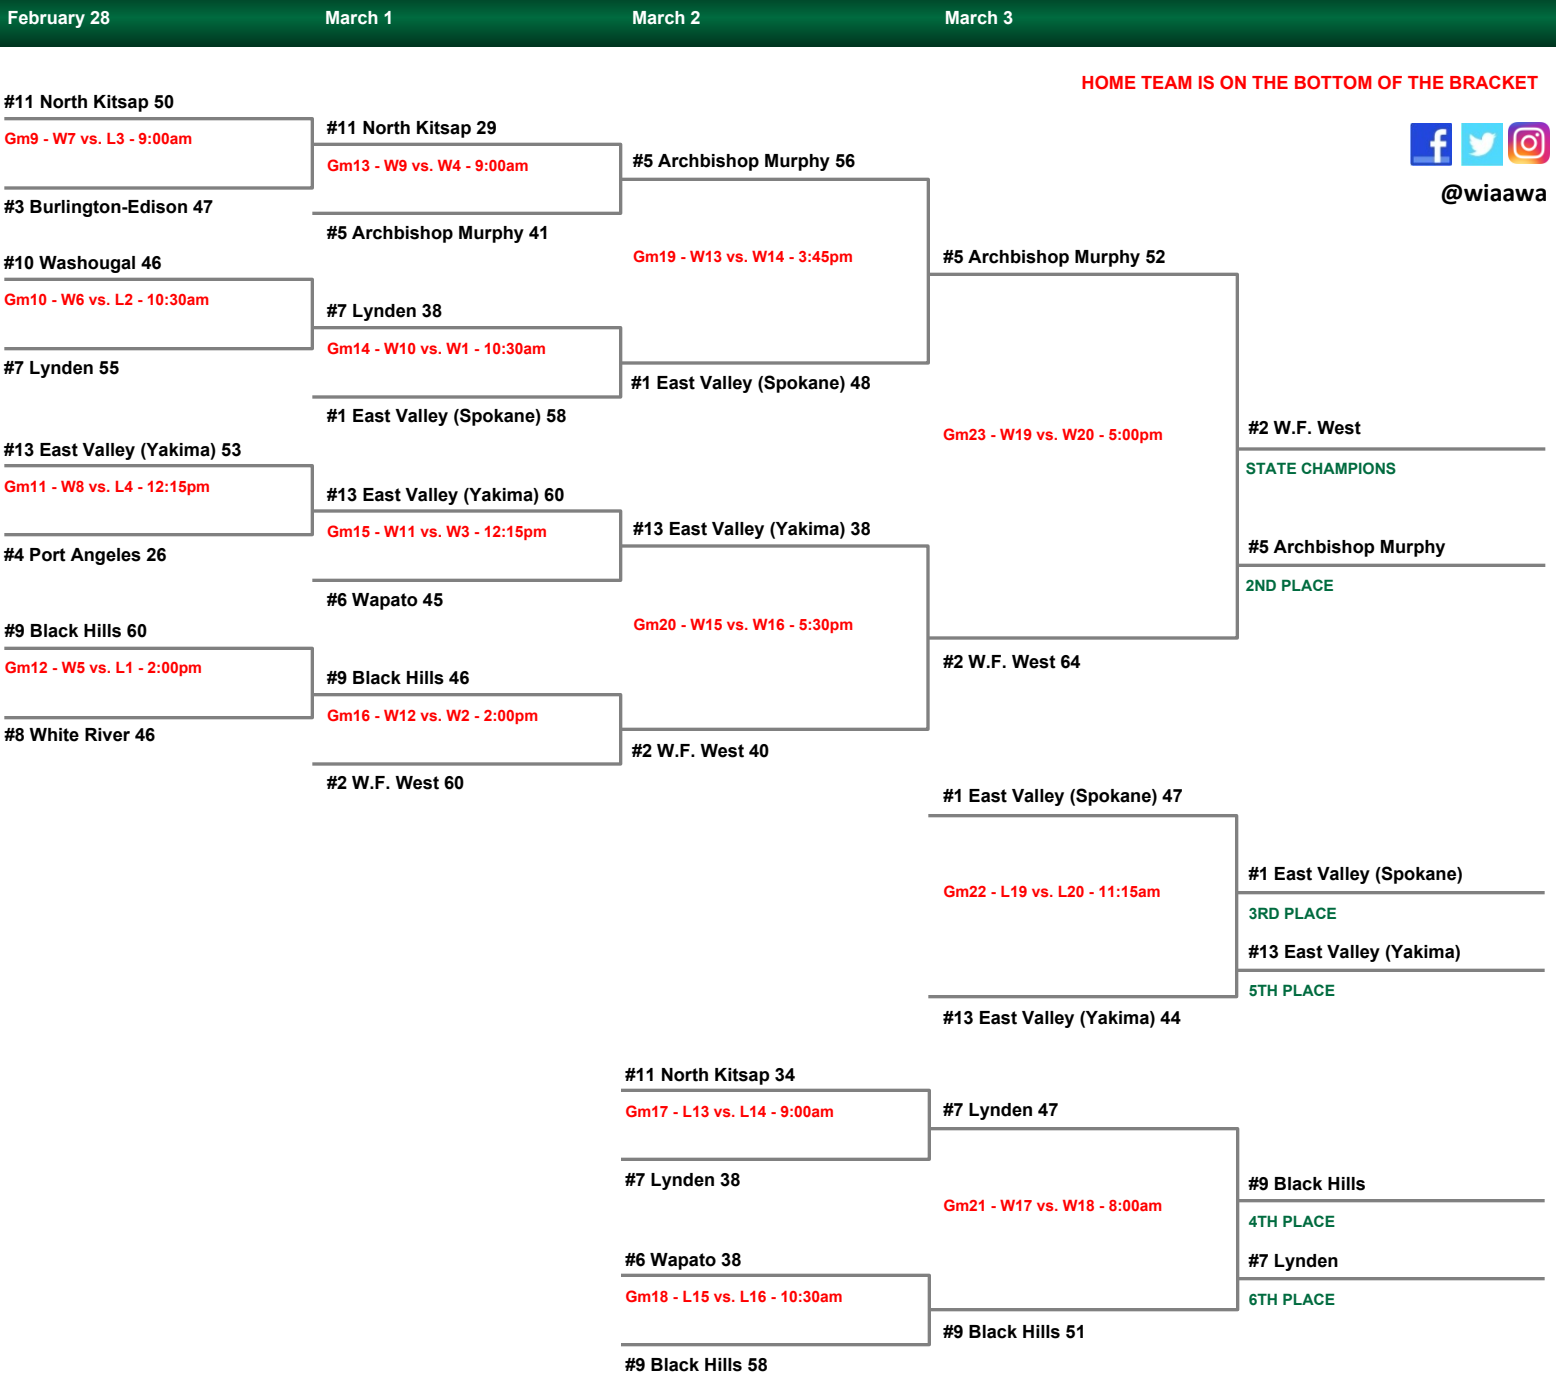

2018 2A Girls Hardwood Classic

WIAA/Dairy Farmers of Washington/Les Schwab Tires

REGIONALS: February 23-24, 2018

#8 White River 62 #1 East Valley (Spokane) 75 Gm1 - 2/24 - University HS - 4 p.m.	#7 Lynden 43 #2 W.F. West 56 Gm2 - 2/23 - Tumwater HS - 6 p.m.	#6 Wapato 58 #3 Burlington-Edison 38 Gm3 - 2/24 - Mount Vernon HS - 4 p.m.	#5 Archbishop Murphy 50 #4 Port Angeles 36 Gm4 - 2/24 - Mount Tahoma HS - 4 p.m.
#16 Liberty (Issaquah) 41 #9 Black Hills 59 Gm5 - 2/23 - Tumwater HS - 8 p.m.	#15 Fife 38 #10 Washougal 55 Gm6 - 2/24 - Battle Ground HS - 4 p.m.	#14 Renton 42 #11 North Kitsap 52 Gm7 - 2/24 - Rogers (Puyallup) HS - 6 p.m.	#13 East Valley (Yakima) 55 #12 Prosser 45 Gm8 - 2/24 - Chiawana HS - 8 p.m.

HARDWOOD CLASSIC: February 28 - March 3, 2018

HOME TEAM IS ON THE BOTTOM OF THE BRACKET

@wiaawa