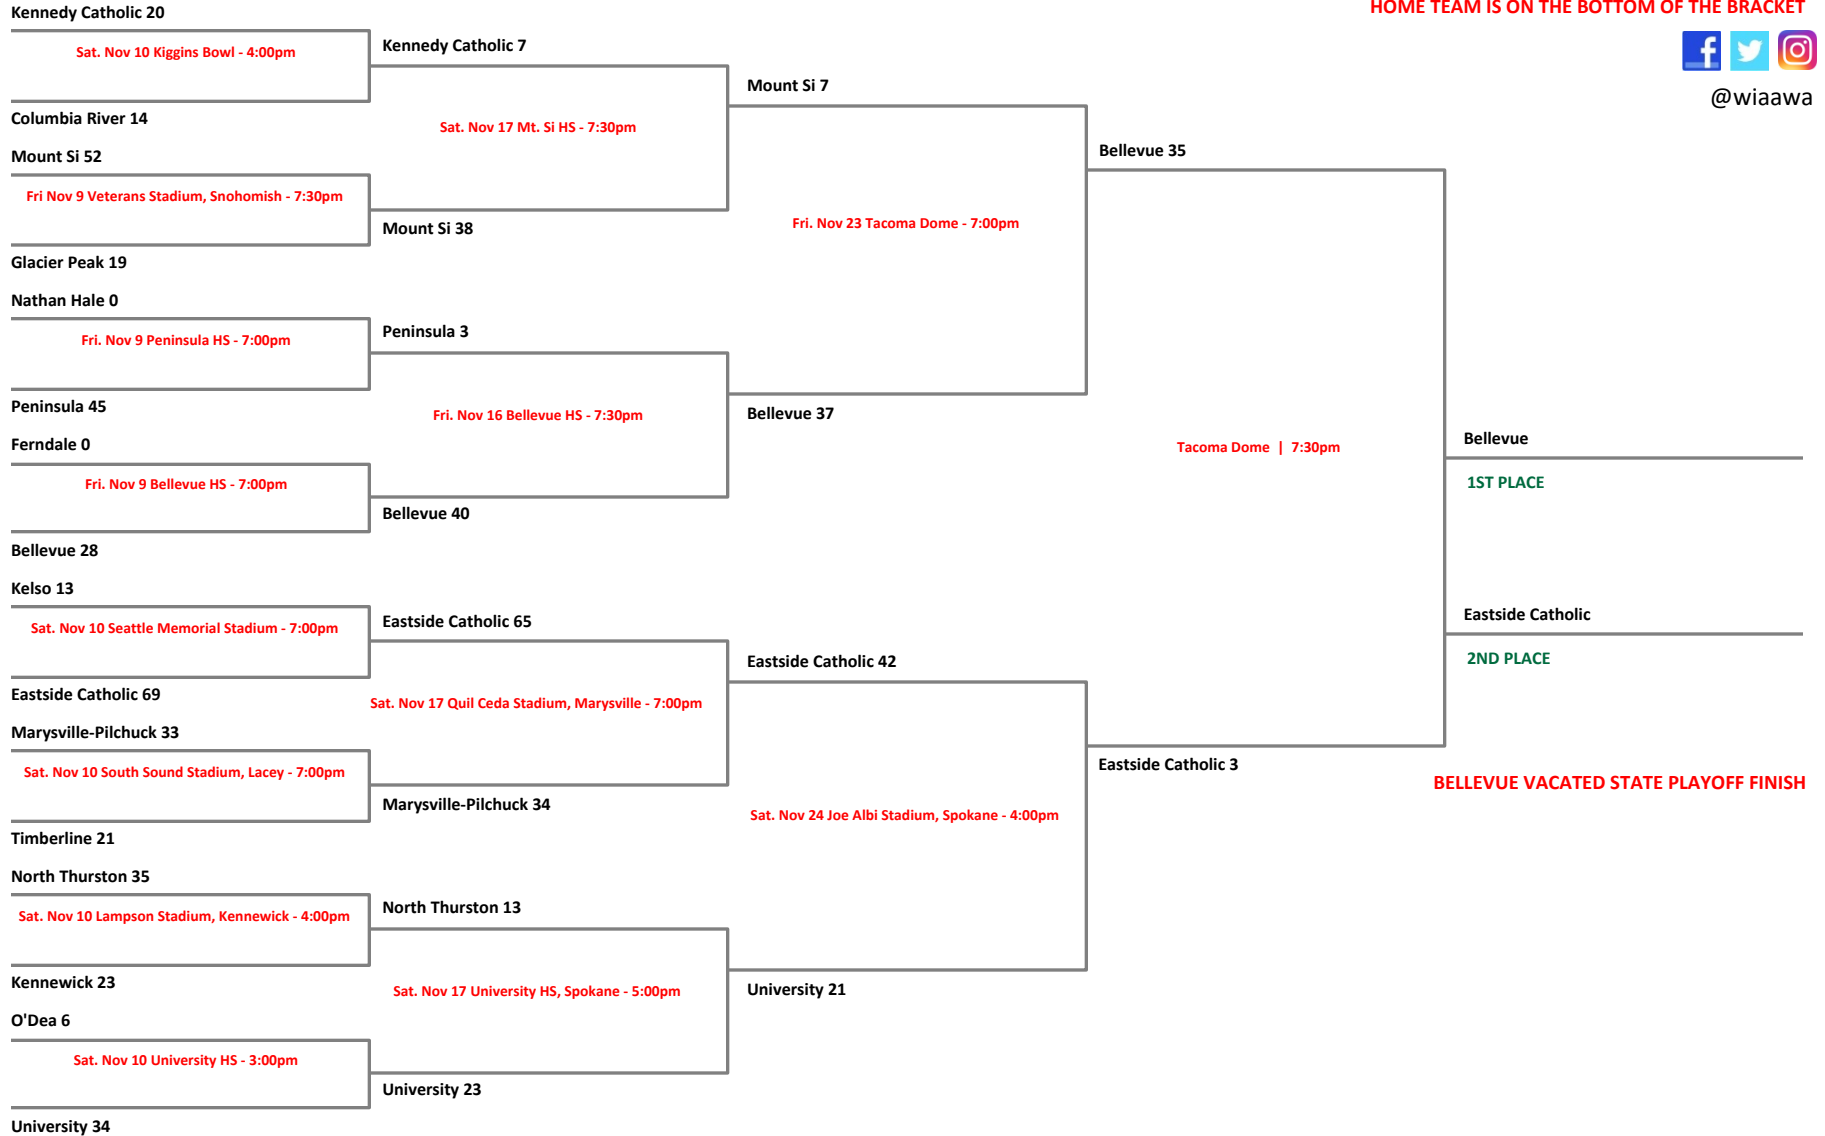

November 10, 2012      November 17, 2012      November 24, 2012      November 30, 2012

HOME TEAM IS ON THE BOTTOM OF THE BRACKET

@wiaawa

- Bellevue
- 1ST PLACE
- Eastside Catholic
- 2ND PLACE

BELLEVUE VACATED STATE PLAYOFF FINISH