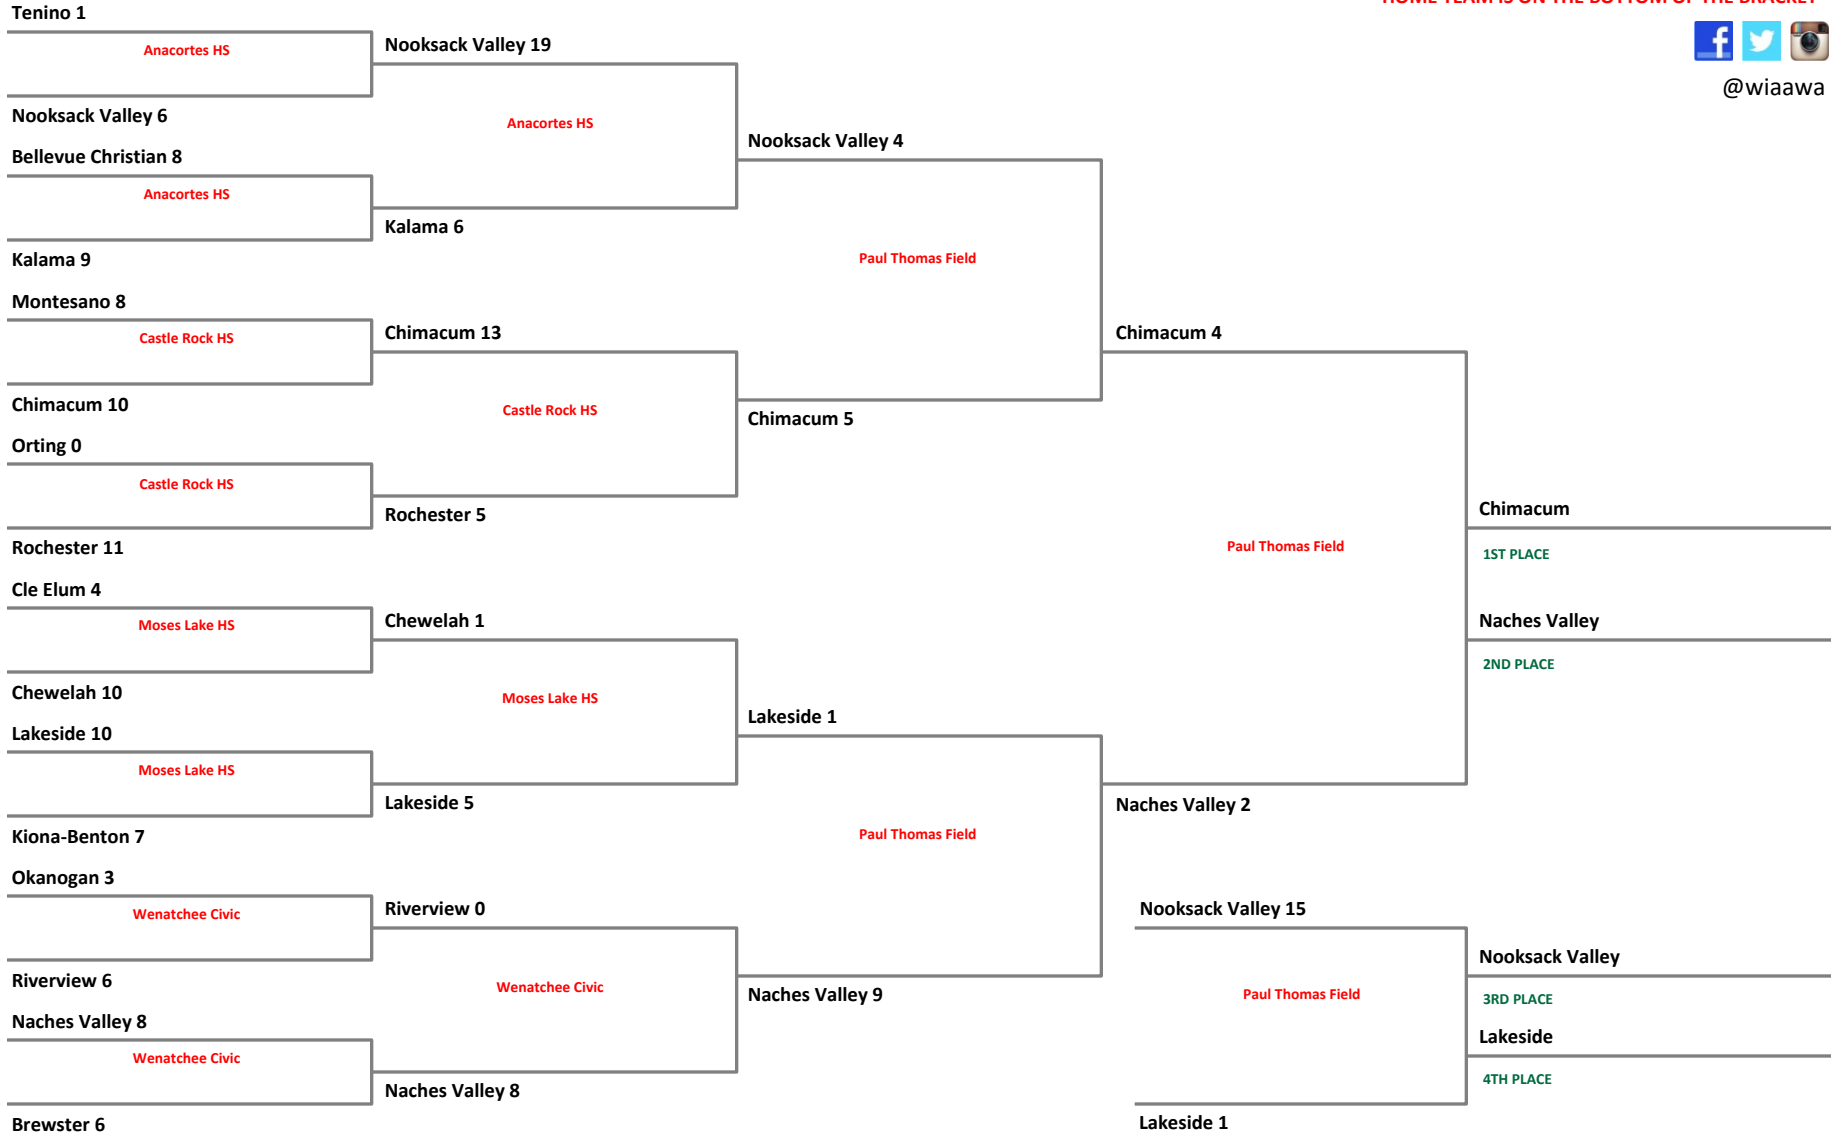

May 19                      May 19                      May 25                      May 26

HOME TEAM IS ON THE BOTTOM OF THE BRACKET

@wiaawa

Brewster 6

Lakeside 1