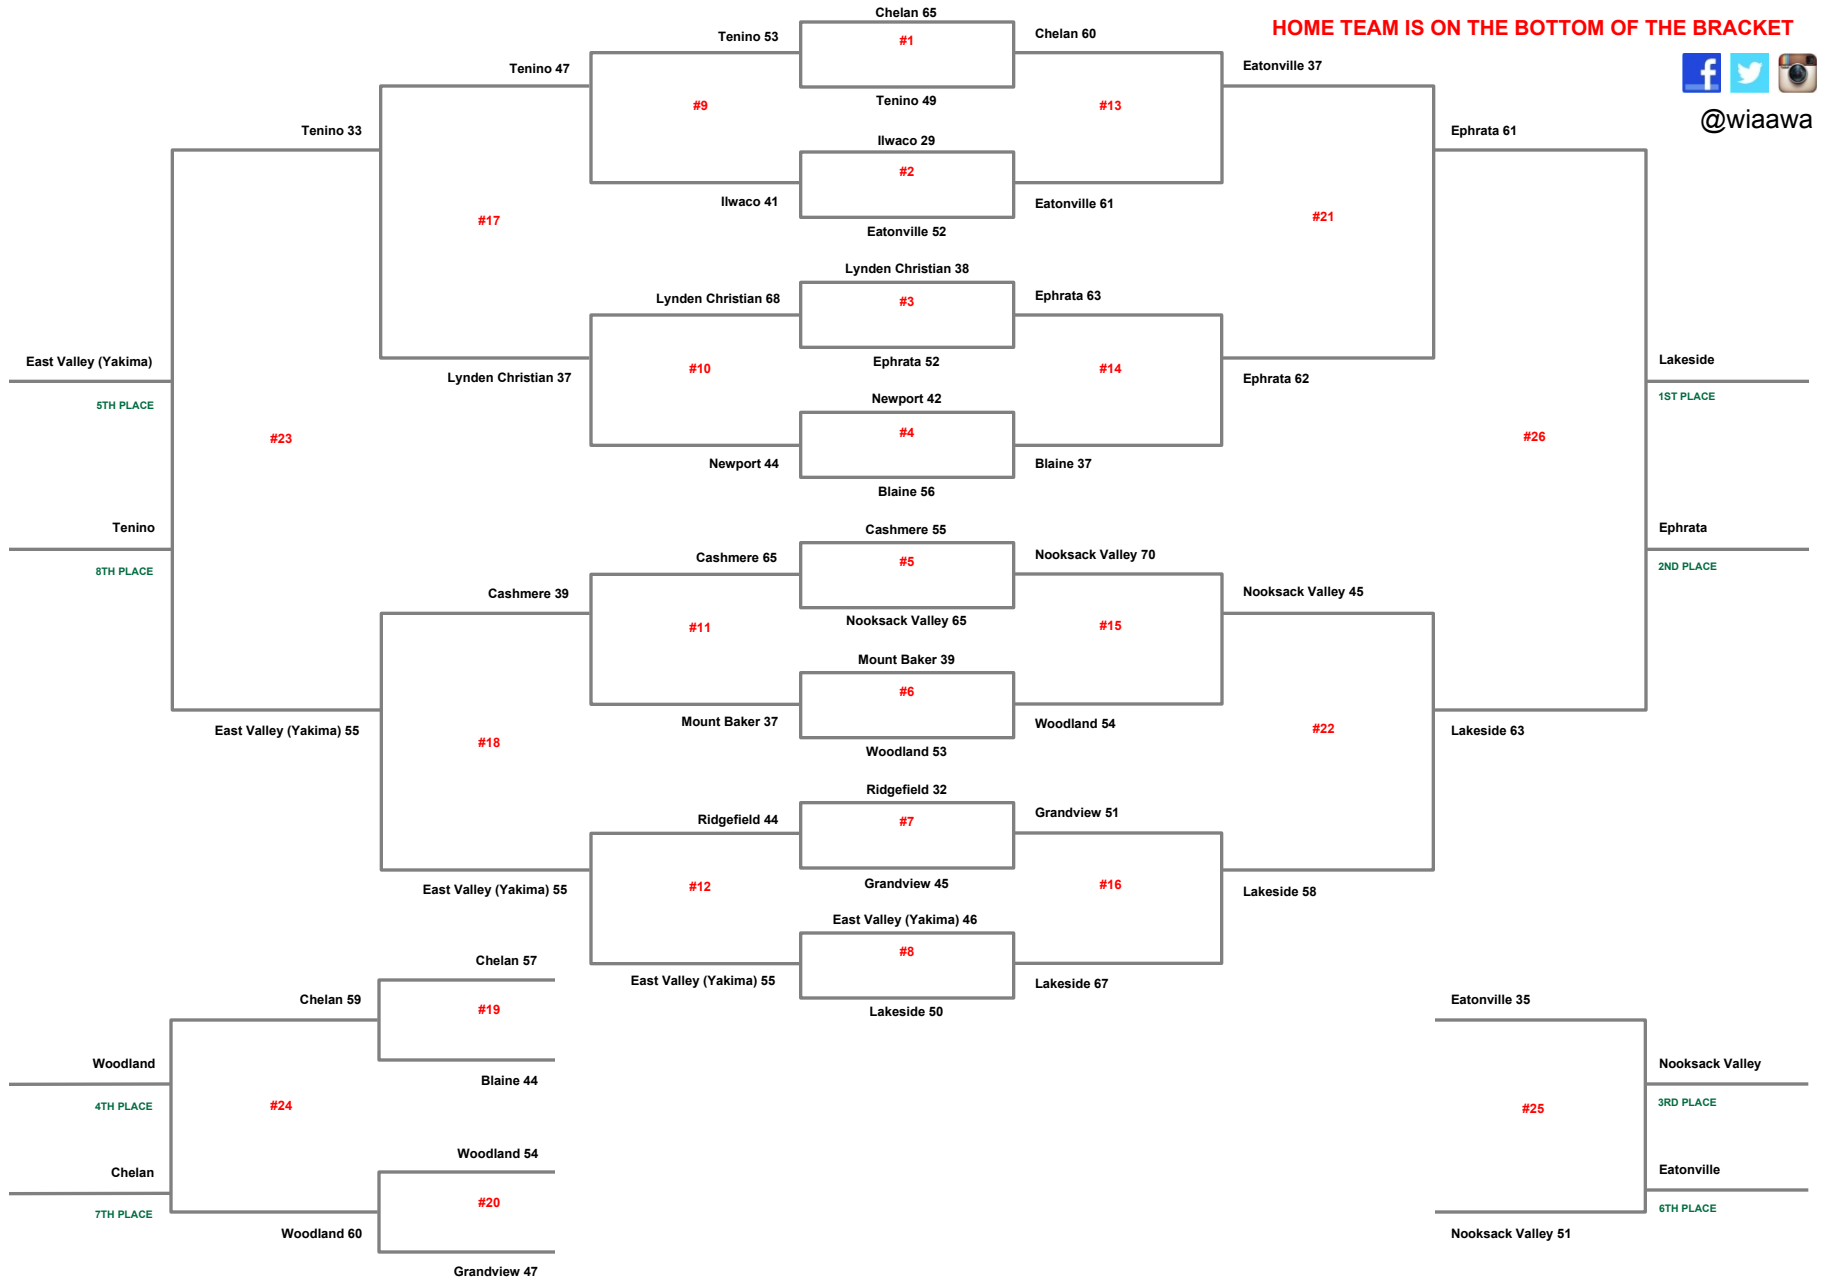

March 7

March 8

March 9

March 10

HOME TEAM IS ON THE BOTTOM OF THE BRACKET

@wiaawa

East Valley (Yakima)

5TH PLACE

Tenino

8TH PLACE

Woodland

4TH PLACE

Chelan

7TH PLACE

Lakeside

1ST PLACE

Ephrata

2ND PLACE

Nooksack Valley

3RD PLACE

Eatonville

6TH PLACE