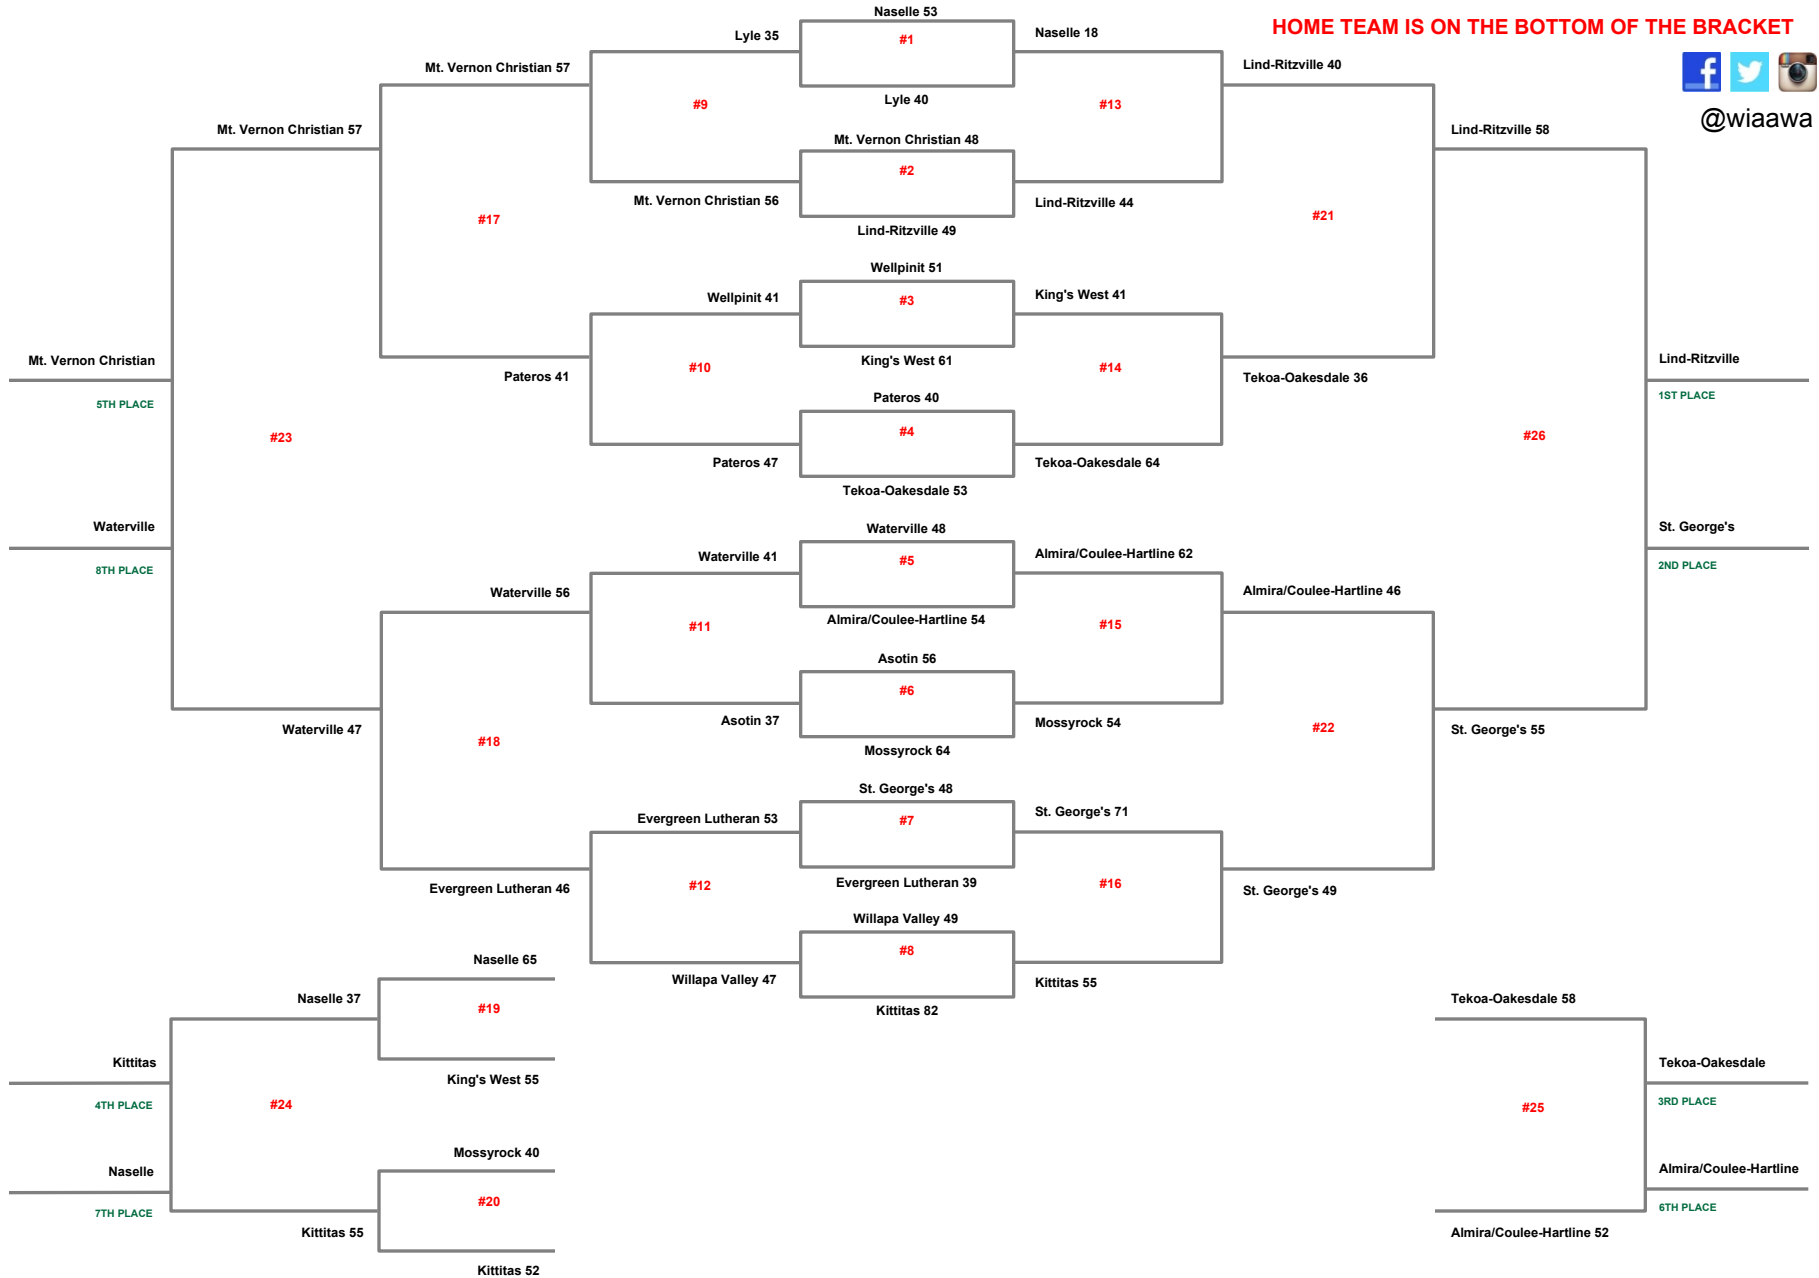

March 5

March 6

March 7

March 8

HOME TEAM IS ON THE BOTTOM OF THE BRACKET

@wiaawa

5TH PLACE

8TH PLACE

4TH PLACE

7TH PLACE

Lind-Ritzville

1ST PLACE

St. George's

2ND PLACE

Tekoa-Oakesdale

3RD PLACE

Almira/Coulee-Hartline

6TH PLACE