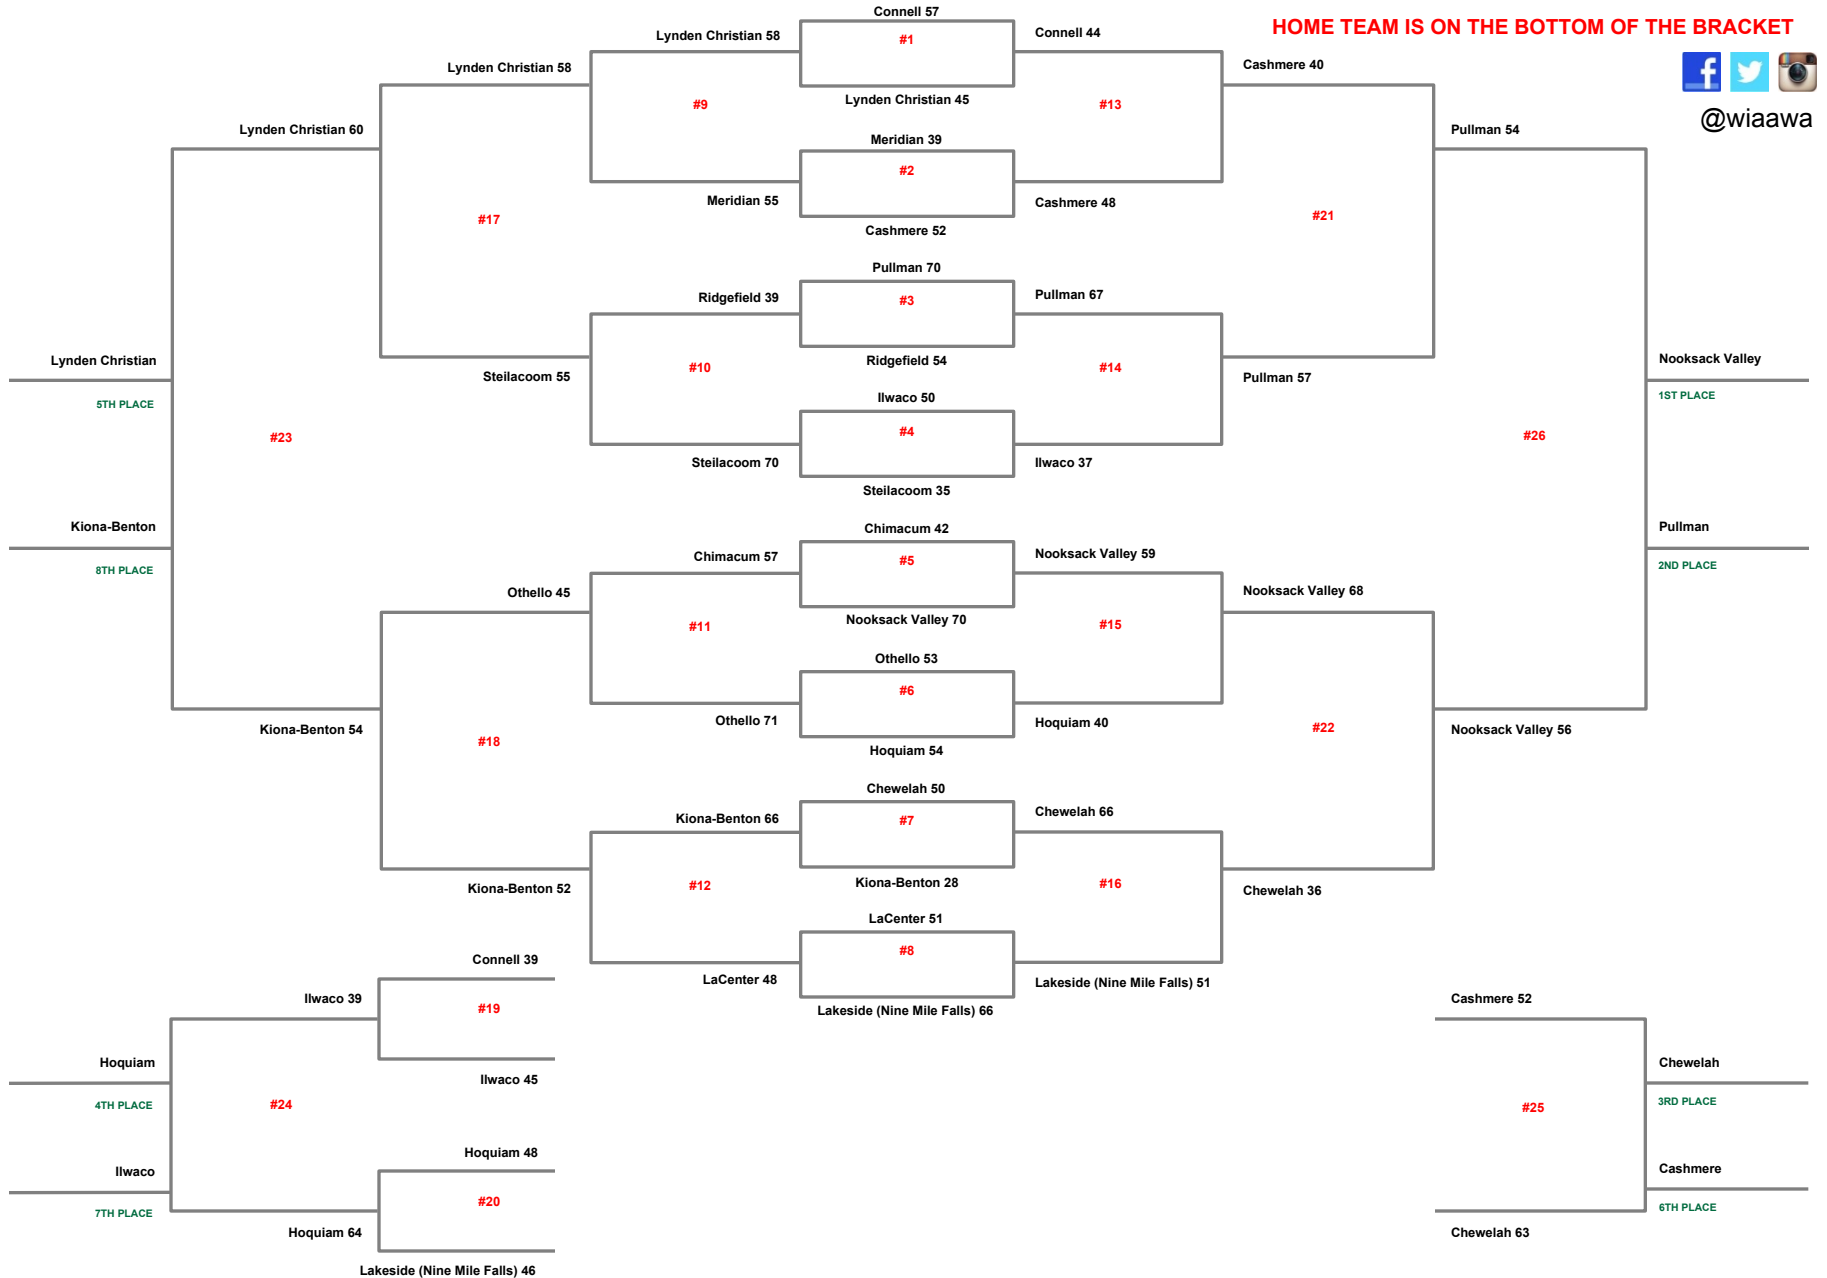

March 12

March 13

March 14

March 15

HOME TEAM IS ON THE BOTTOM OF THE BRACKET

@wiaawa

5TH PLACE

8TH PLACE

4TH PLACE

7TH PLACE

Nooksack Valley

1ST PLACE

Pullman

2ND PLACE

Chewelah

3RD PLACE

Cashmere

6TH PLACE

Lakeside (Nine Mile Falls) 46