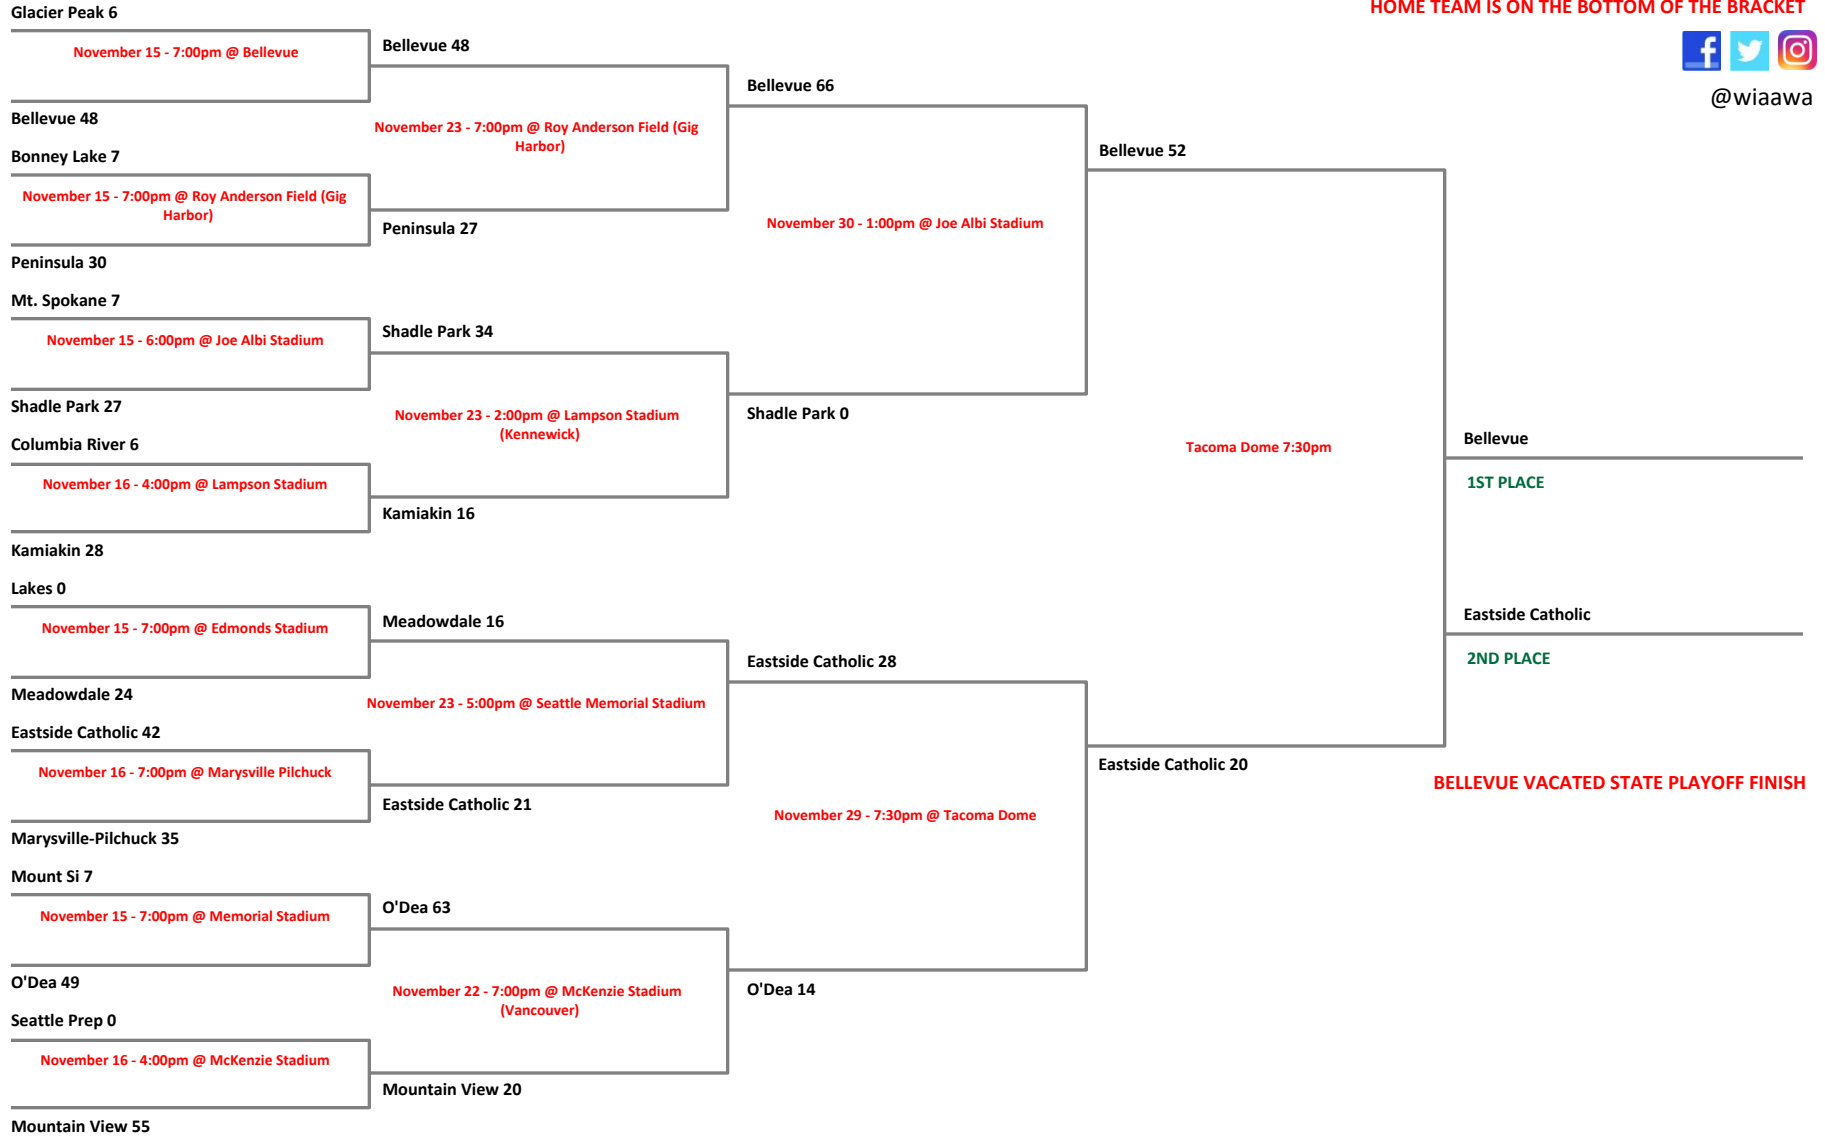

November 15-16      November 22-23      November 29-30      December 6

HOME TEAM IS ON THE BOTTOM OF THE BRACKET

@wiaawa

BELLEVUE VACATED STATE PLAYOFF FINISH

Bellevue

1ST PLACE

Eastside Catholic

2ND PLACE

Tacoma Dome 7:30pm

Eastside Catholic 20

Bellevue 66

Shadle Park 0

Eastside Catholic 28

O'Dea 14

Bellevue 48

November 23 - 7:00pm @ Roy Anderson Field (Gig Harbor)