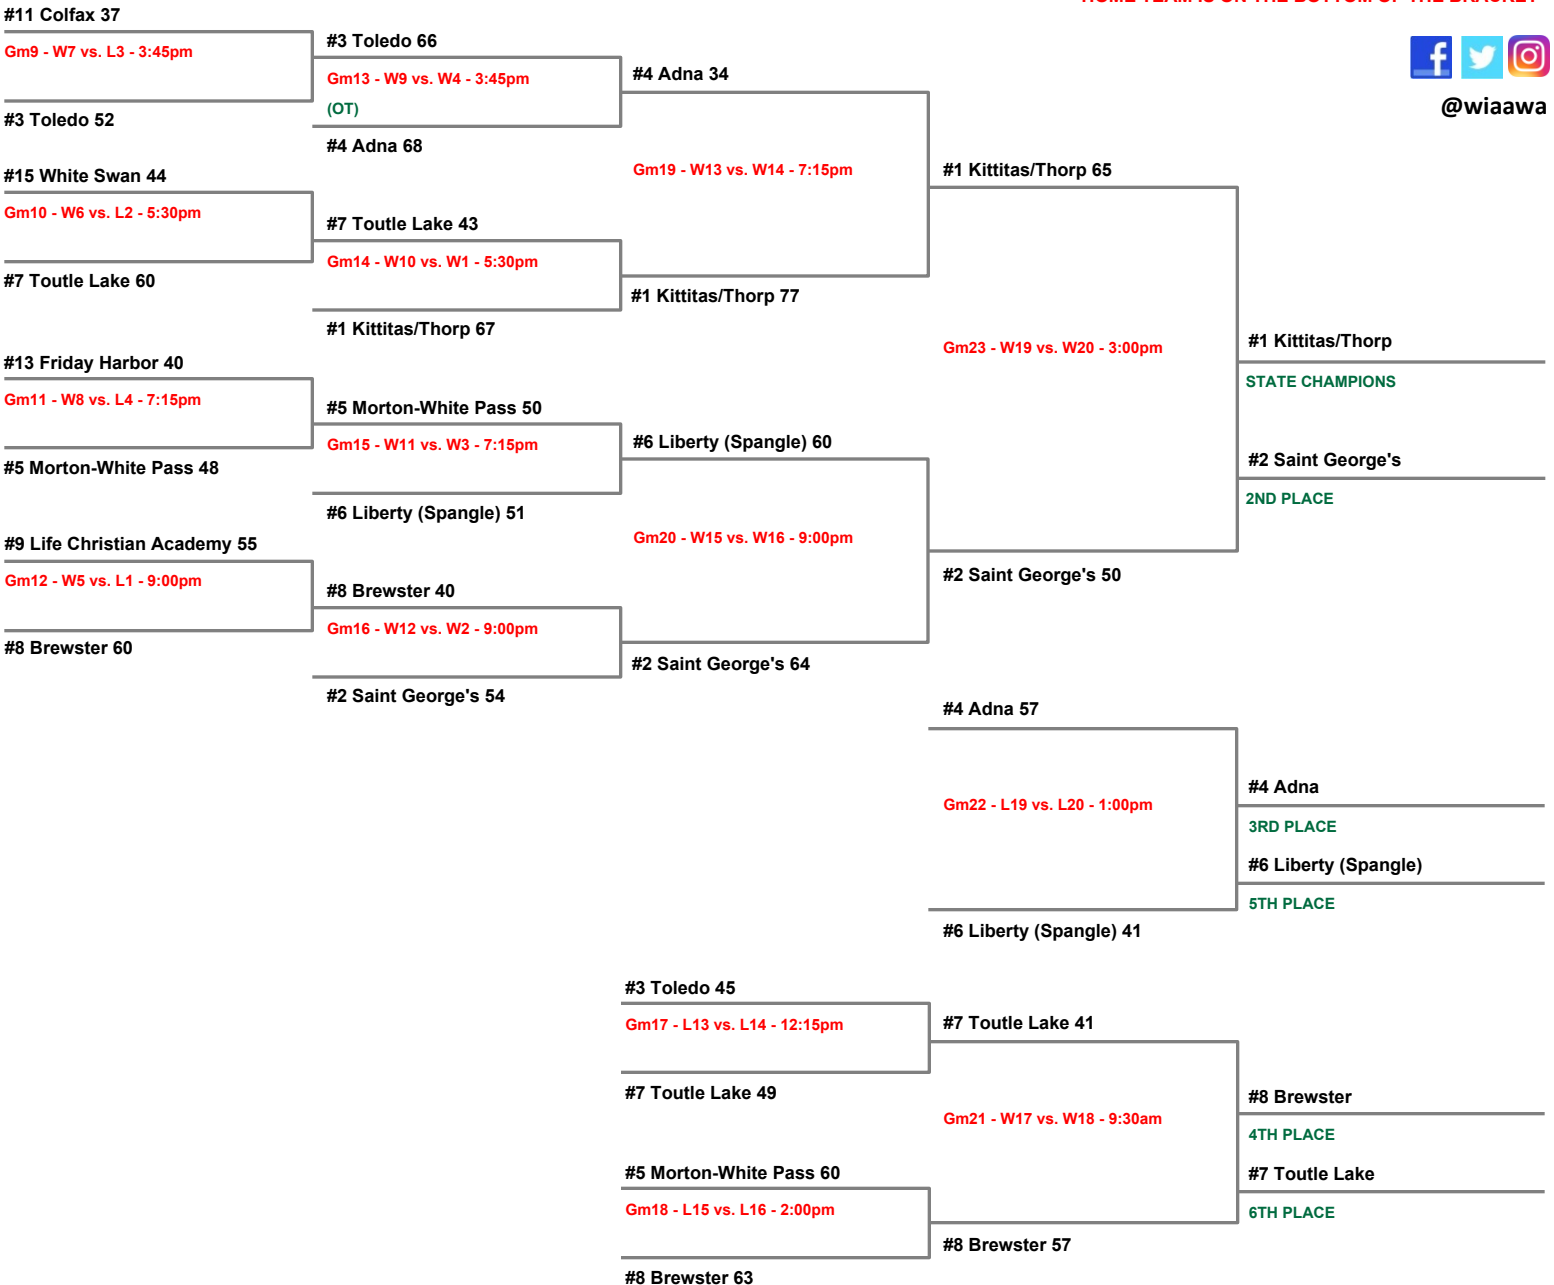

2018 2B Boys Hardwood Classic

WIAA/Dairy Farmers of Washington/Les Schwab Tires

REGIONALS: February 23-24, 2018

#8 Brewster 37
#1 Kittitas/Thorp 76

Gm1 - 2/23 - Ellensburg HS - 8 p.m.

#7 Toutle Lake 48
#2 Saint George's 72

Gm2 - 2/24 - University HS - 2 p.m.

#6 Liberty (Spangle) 45
#3 Toledo 42

Gm3 - 2/24 - W.F. West HS - 2 p.m.

#5 Morton-White Pass 50
#4 Adna 51

Gm4 - 2/23 - W.F. West HS - 8 p.m.

#16 Orcas Island 53
#9 Life Christian Academy 82

Gm5 - 2/24 - Mount Tahoma HS - 8 p.m.

#15 White Swan 63
#10 Tri-Cities Prep 59

Gm6 - 2/24 - Chiawana HS - 4 p.m.

#14 Crosspoint 33
#11 Colfax 78

Gm7 - 2/24 - Pullman HS - 6 p.m.

#13 Friday Harbor 51
#12 Oroville 32

Gm8 - 2/23 - Wenatchee HS - 8 p.m.

HARDWOOD CLASSIC: February 28 - March 3, 2018

February 28 March 1 March 2 March 3

HOME TEAM IS ON THE BOTTOM OF THE BRACKET

@wiaawa